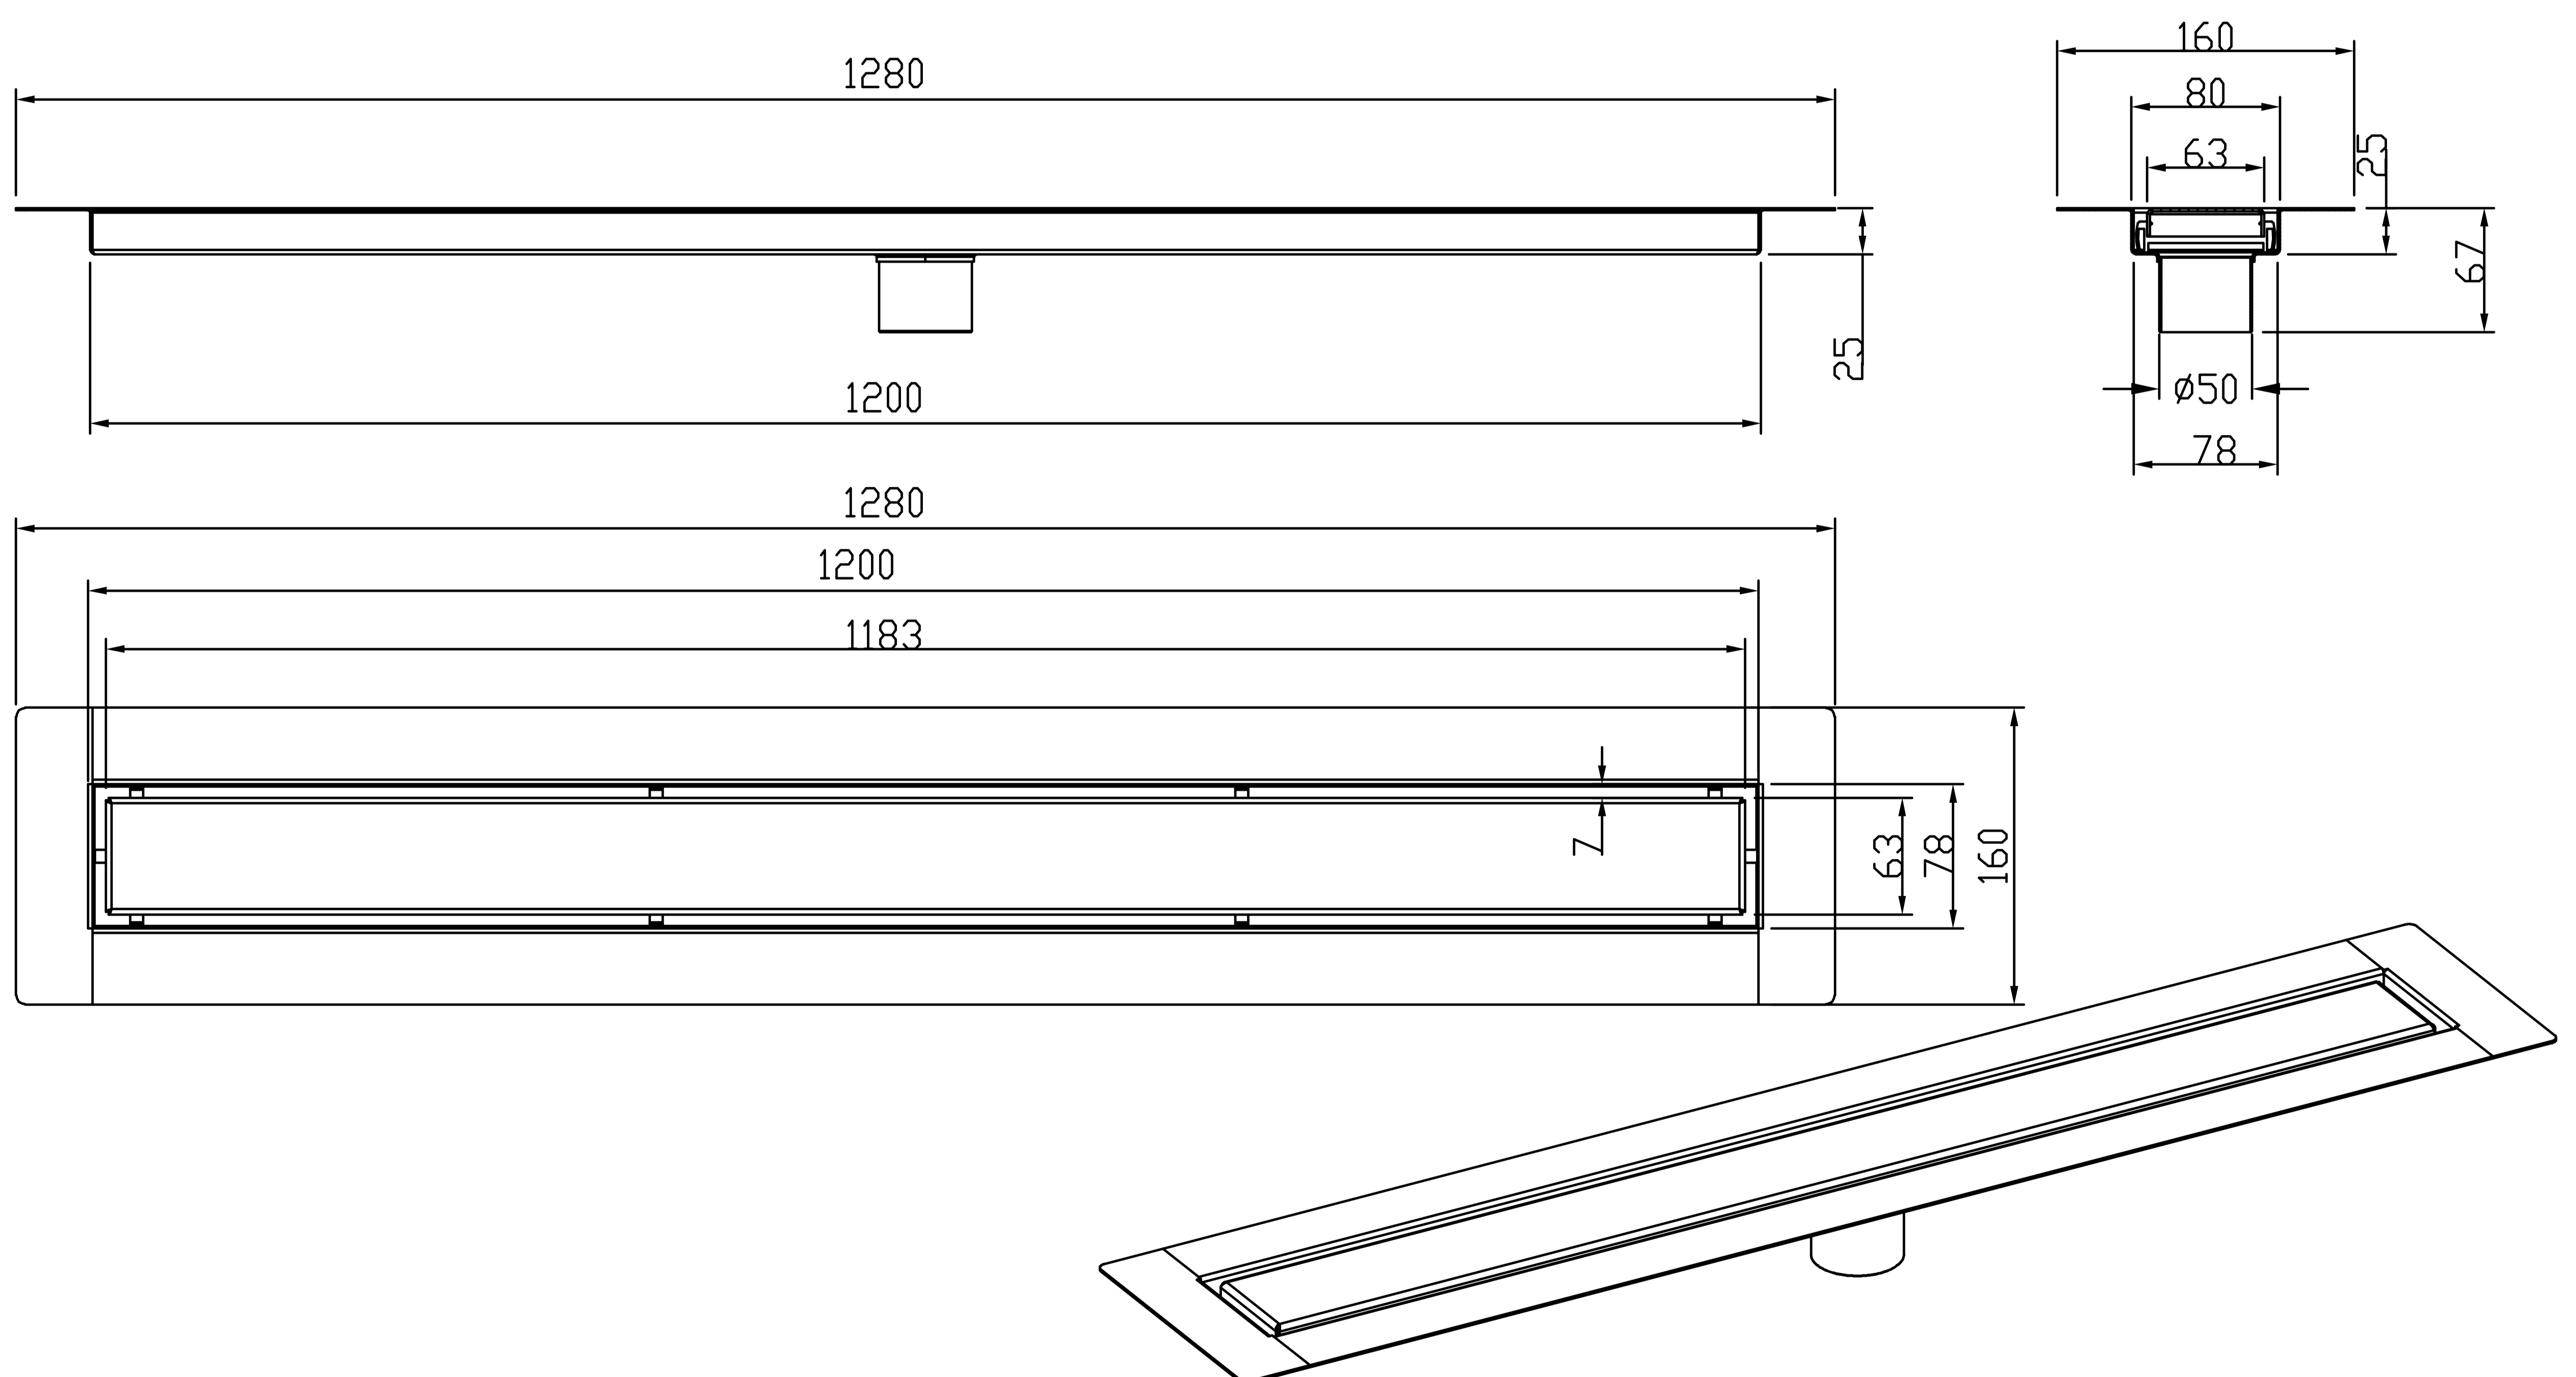

Invisible Tile Insert Shower Channel Drainer

Product Code : 1434-1200

Technical Drawing

All dimension are in mm